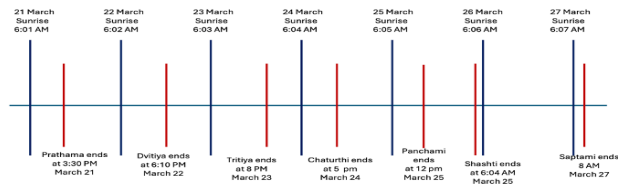

Biggest misconception is "Indian Hindu festivals observance date in the Indian calendar / panchanga is applicable for all location in world". Observance dates from Indian Panchanga is valid only in India and is not transferrable to other locations. Another misconception arises due to the time zones differences is as USA/Canada and Europe is behind in time then Festival will come a day later in USA/Canada and Europe. This is incorrect. Tithis, Nakshatras, Yoga and Karana are events, they end at the same time instance all over the world. After calculating tithi and nakshatra end times in local timezone, the different rules help to determine each festival. The local sunrise, sunset, moon-rise, and moonset times are used with Tithi to determine festivals. Hence, sometimes festivals may appear on the same day as India or a day before in the countries west of India. The countries east of India the festival may appear on the same date as India or a day later.

Hindu day changes at the sunrise (not midnight), a Hindu day (Vaara) is from one sunrise to another sunrise. The Hindu date (tithi) doesn't change at the midnight, and it is not always fixed 24 hours long it can be anything between 19 to 26 hours. Each 12 degrees distance between the Sun and the Moon is

Uttarayana/Dakshinayana: The season occur based on earth's position around the Sun. This is due to Earth's tilt of 23.45 degrees. The Earth orbits around Sun with this tilt. When the tilt is facing the Sun, we get summer and when the tilt is away from the Sun we get winter.