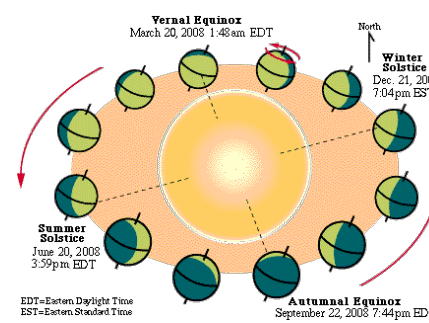

Biggest misconception is "Indian Hindu festivals observance date in the Indian calendar / panchanga is applicable for all location in world". Observance dates from Indian Panchanga is valid only in India and is not transferrable to other locations. Another misconception arises due to the time zones differences is as USA/Canada and Europe is behind in time then Festival will come a day later in USA/Canada and Europe. This is incorrect. Tithis, Nakshatras, Yoga and Karana are events, they end at the same time instance all over the world. After calculating tithi and nakshatra end times in local timezone, the different rules help to determine each festival. The local sunrise, sunset, moon-rise, and moonset times are used with Tithi to determine festivals. Hence, sometimes festivals may appear on the same day as India or a day before in the countries west of India. The countries east of India the festival may appear on the same date as India or a day later.

Hindu day changes at the sunrise (not midnight), a Hindu day (Vaara) is from one sunrise to another sunrise. The Hindu date (tithi) doesn't change at the midnight, and it is not always fixed 24 hours long it can be anything between 19 to 26 hours. Each 12 degrees distance between the Sun and the Moon is

Tithi. The tithi, nakshatra, yoga and karana are based on geocentric positions of the Sun and the Moon. This astronomical phenomenon happens at the same time on the earth everywhere, and hence tithis, nakshatra will begin and end at the

Uttarayana/Dakshinayana: The season occur based on earth's position around the Sun. This is due to Earth's tilt of 23.45 degrees. The Earth orbits around Sun with this tilt. When the tilt is facing the Sun, we get summer and when the tilt is away from the Sun we get winter.